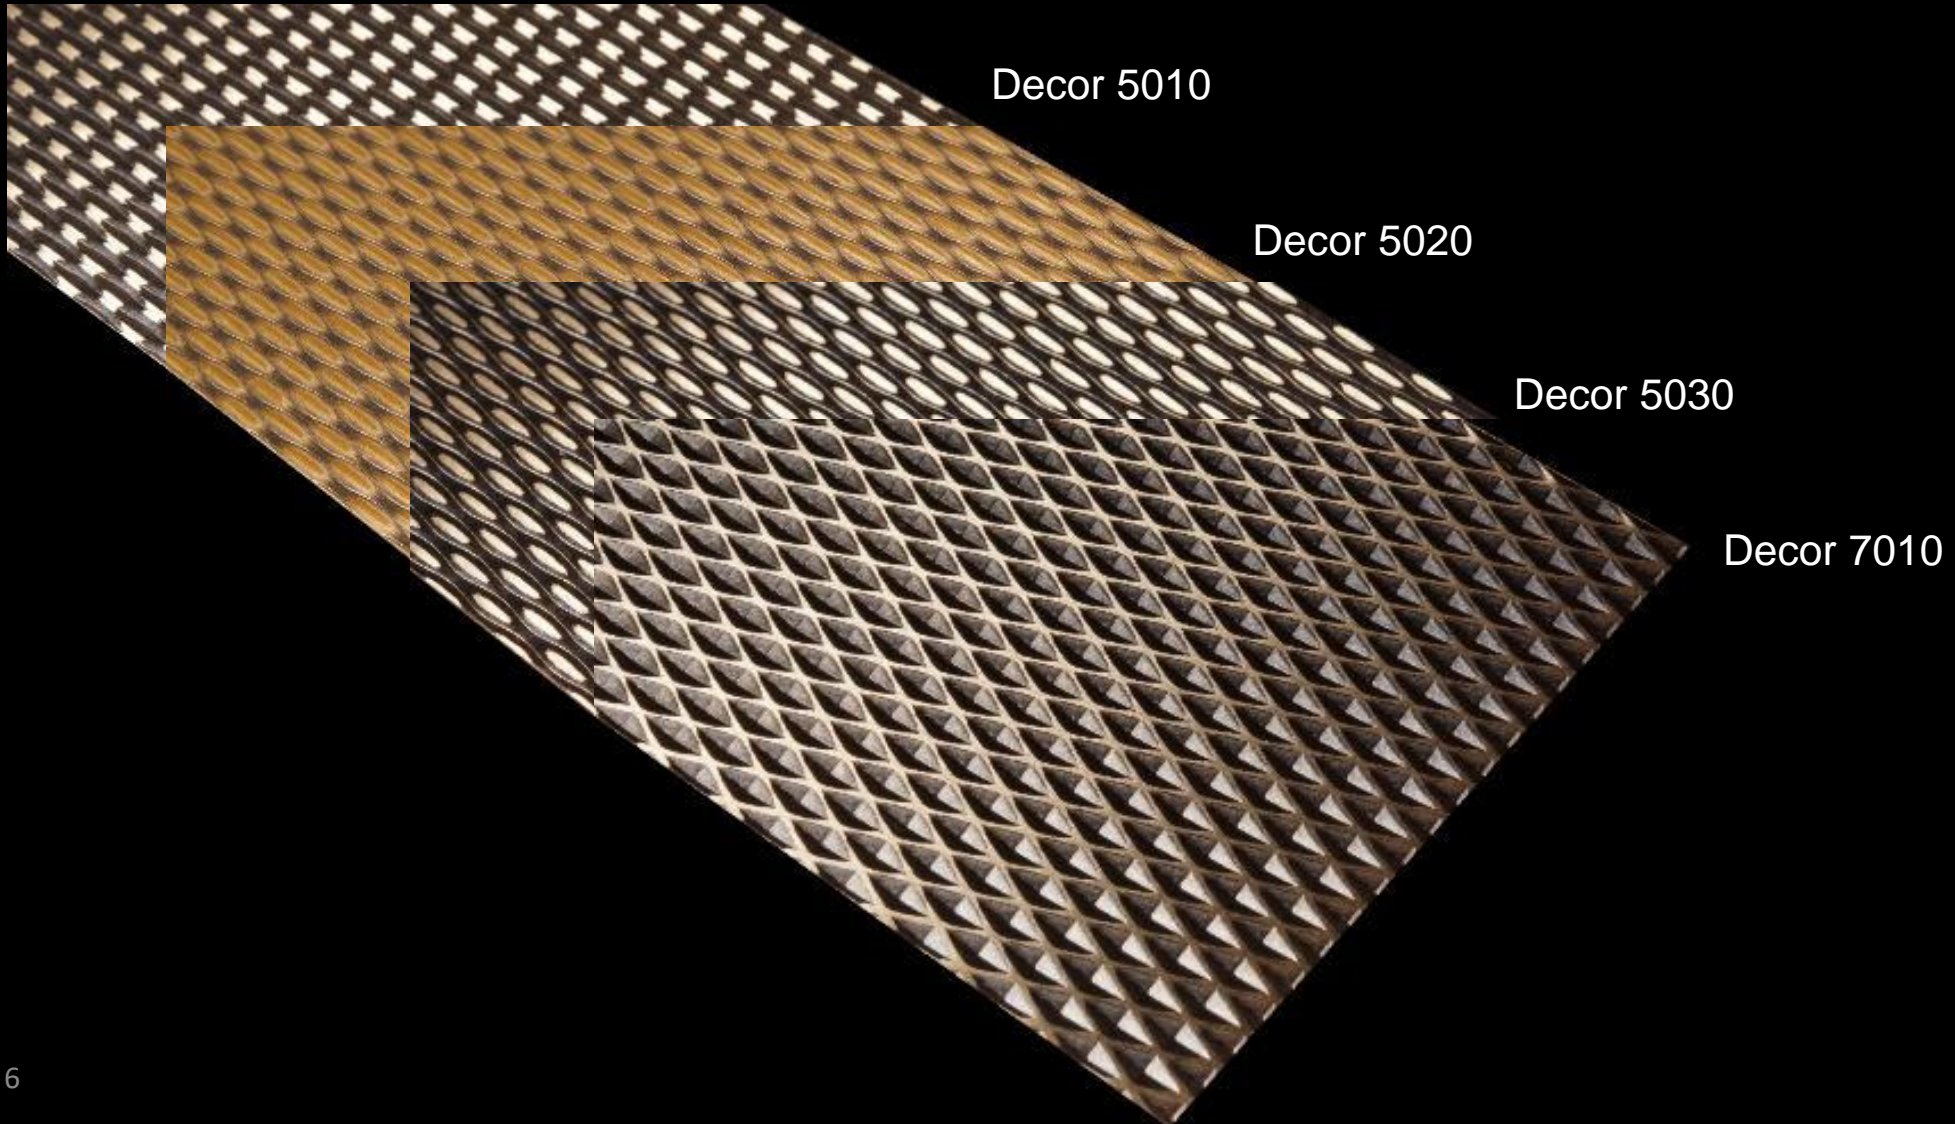

Nordic Decor (Embossing + Grinding)